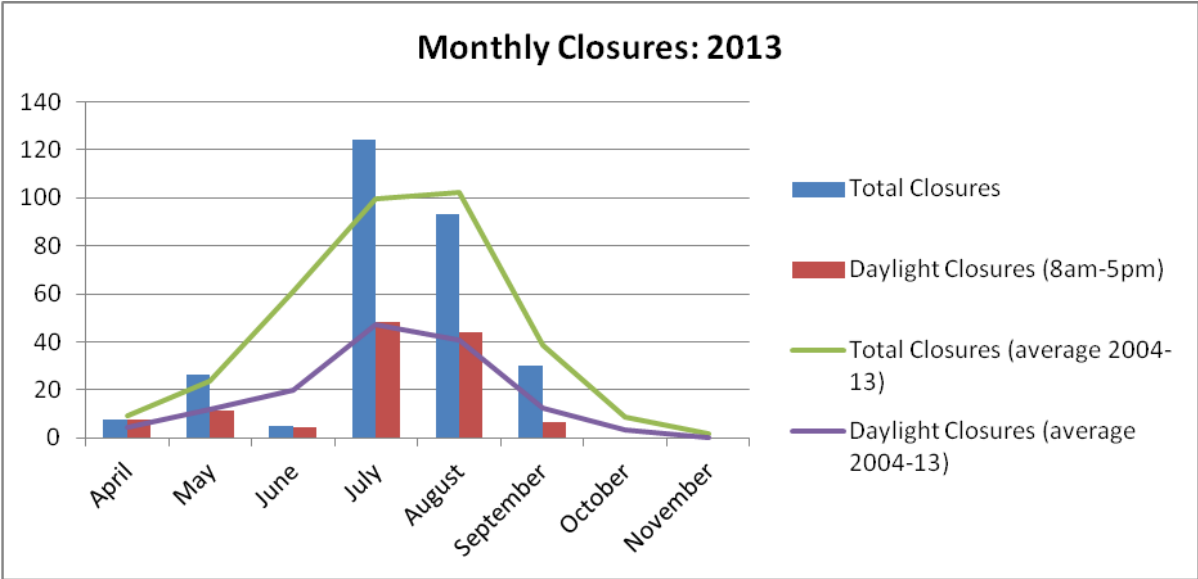

## Daylight Closure Hours (8am - 5pm): 2004-2013

# Total Closure Hours: 1996-2013

■ Apr ■ May ■ June ■ July ■ Aug ■ Sept ■ Oct ■ Nov