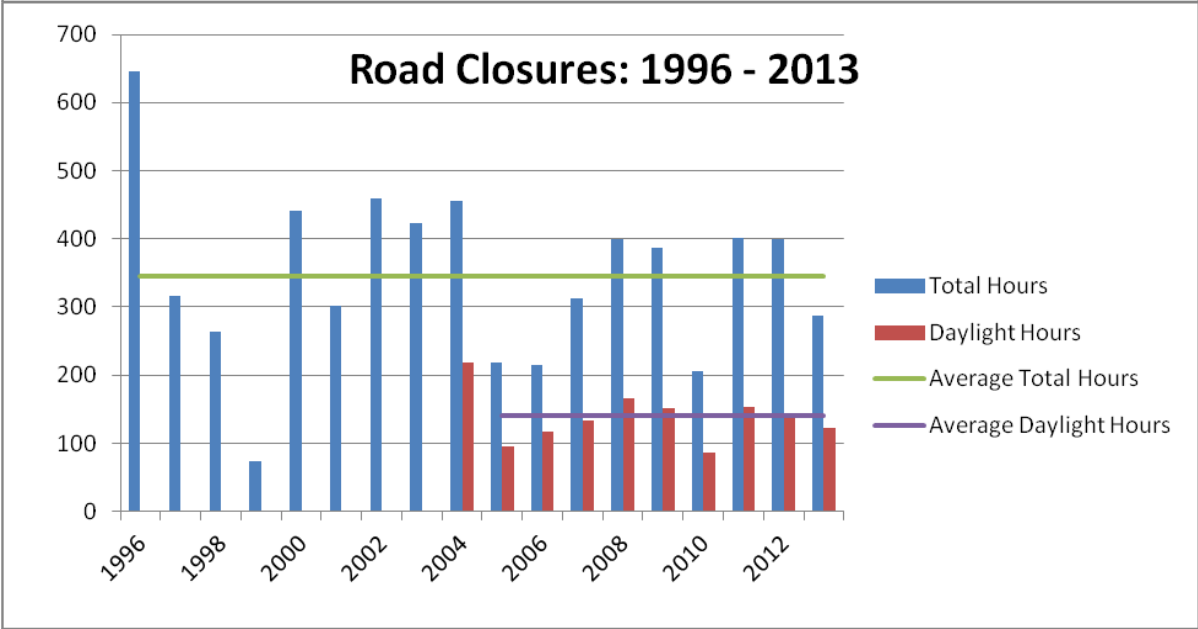

**Pinnacle Road: Closures Due to Ice / Snow  
1996-2013**

## Daylight Closure Hours (8am - 5pm): 2004-2013

# Total Closure Hours: 1996-2013

■ Apr ■ May ■ June ■ July ■ Aug ■ Sept ■ Oct ■ Nov