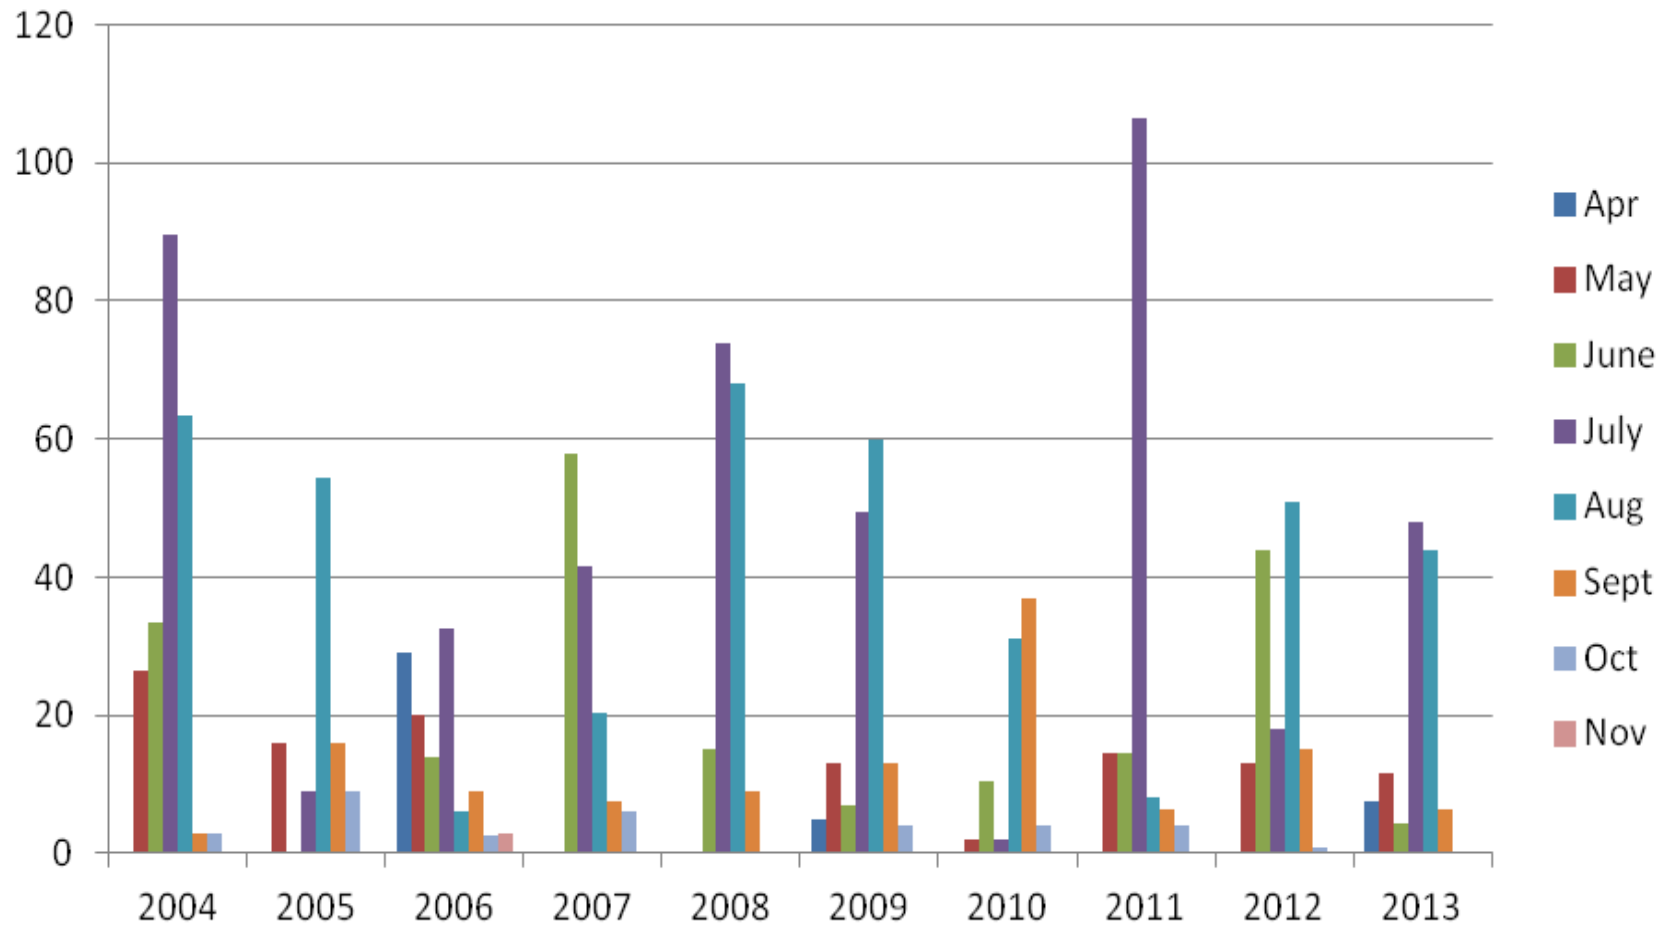

**Pinnacle Road: Closures Due to Ice / Snow  
1996-2013**

## Daylight Closure Hours (8am - 5pm): 2004-2013

# Total Closure Hours: 1996-2013

■ Apr ■ May ■ June ■ July ■ Aug ■ Sept ■ Oct ■ Nov