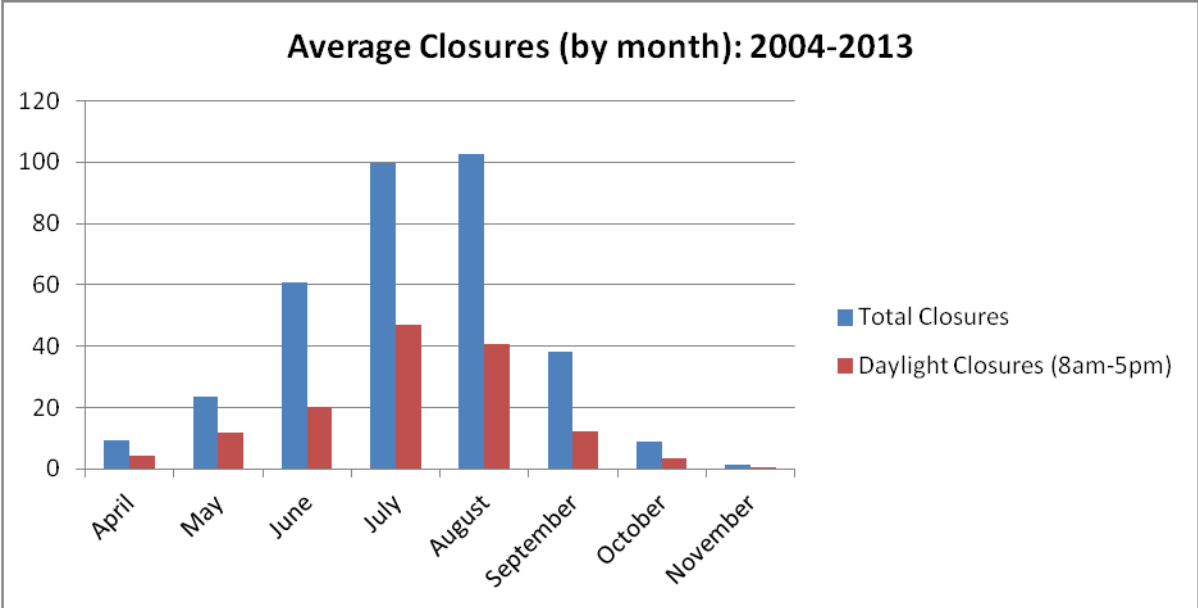

## Daylight Closure Hours (8am - 5pm): 2004-2013

# Total Closure Hours: 1996-2013

■ Apr ■ May ■ June ■ July ■ Aug ■ Sept ■ Oct ■ Nov