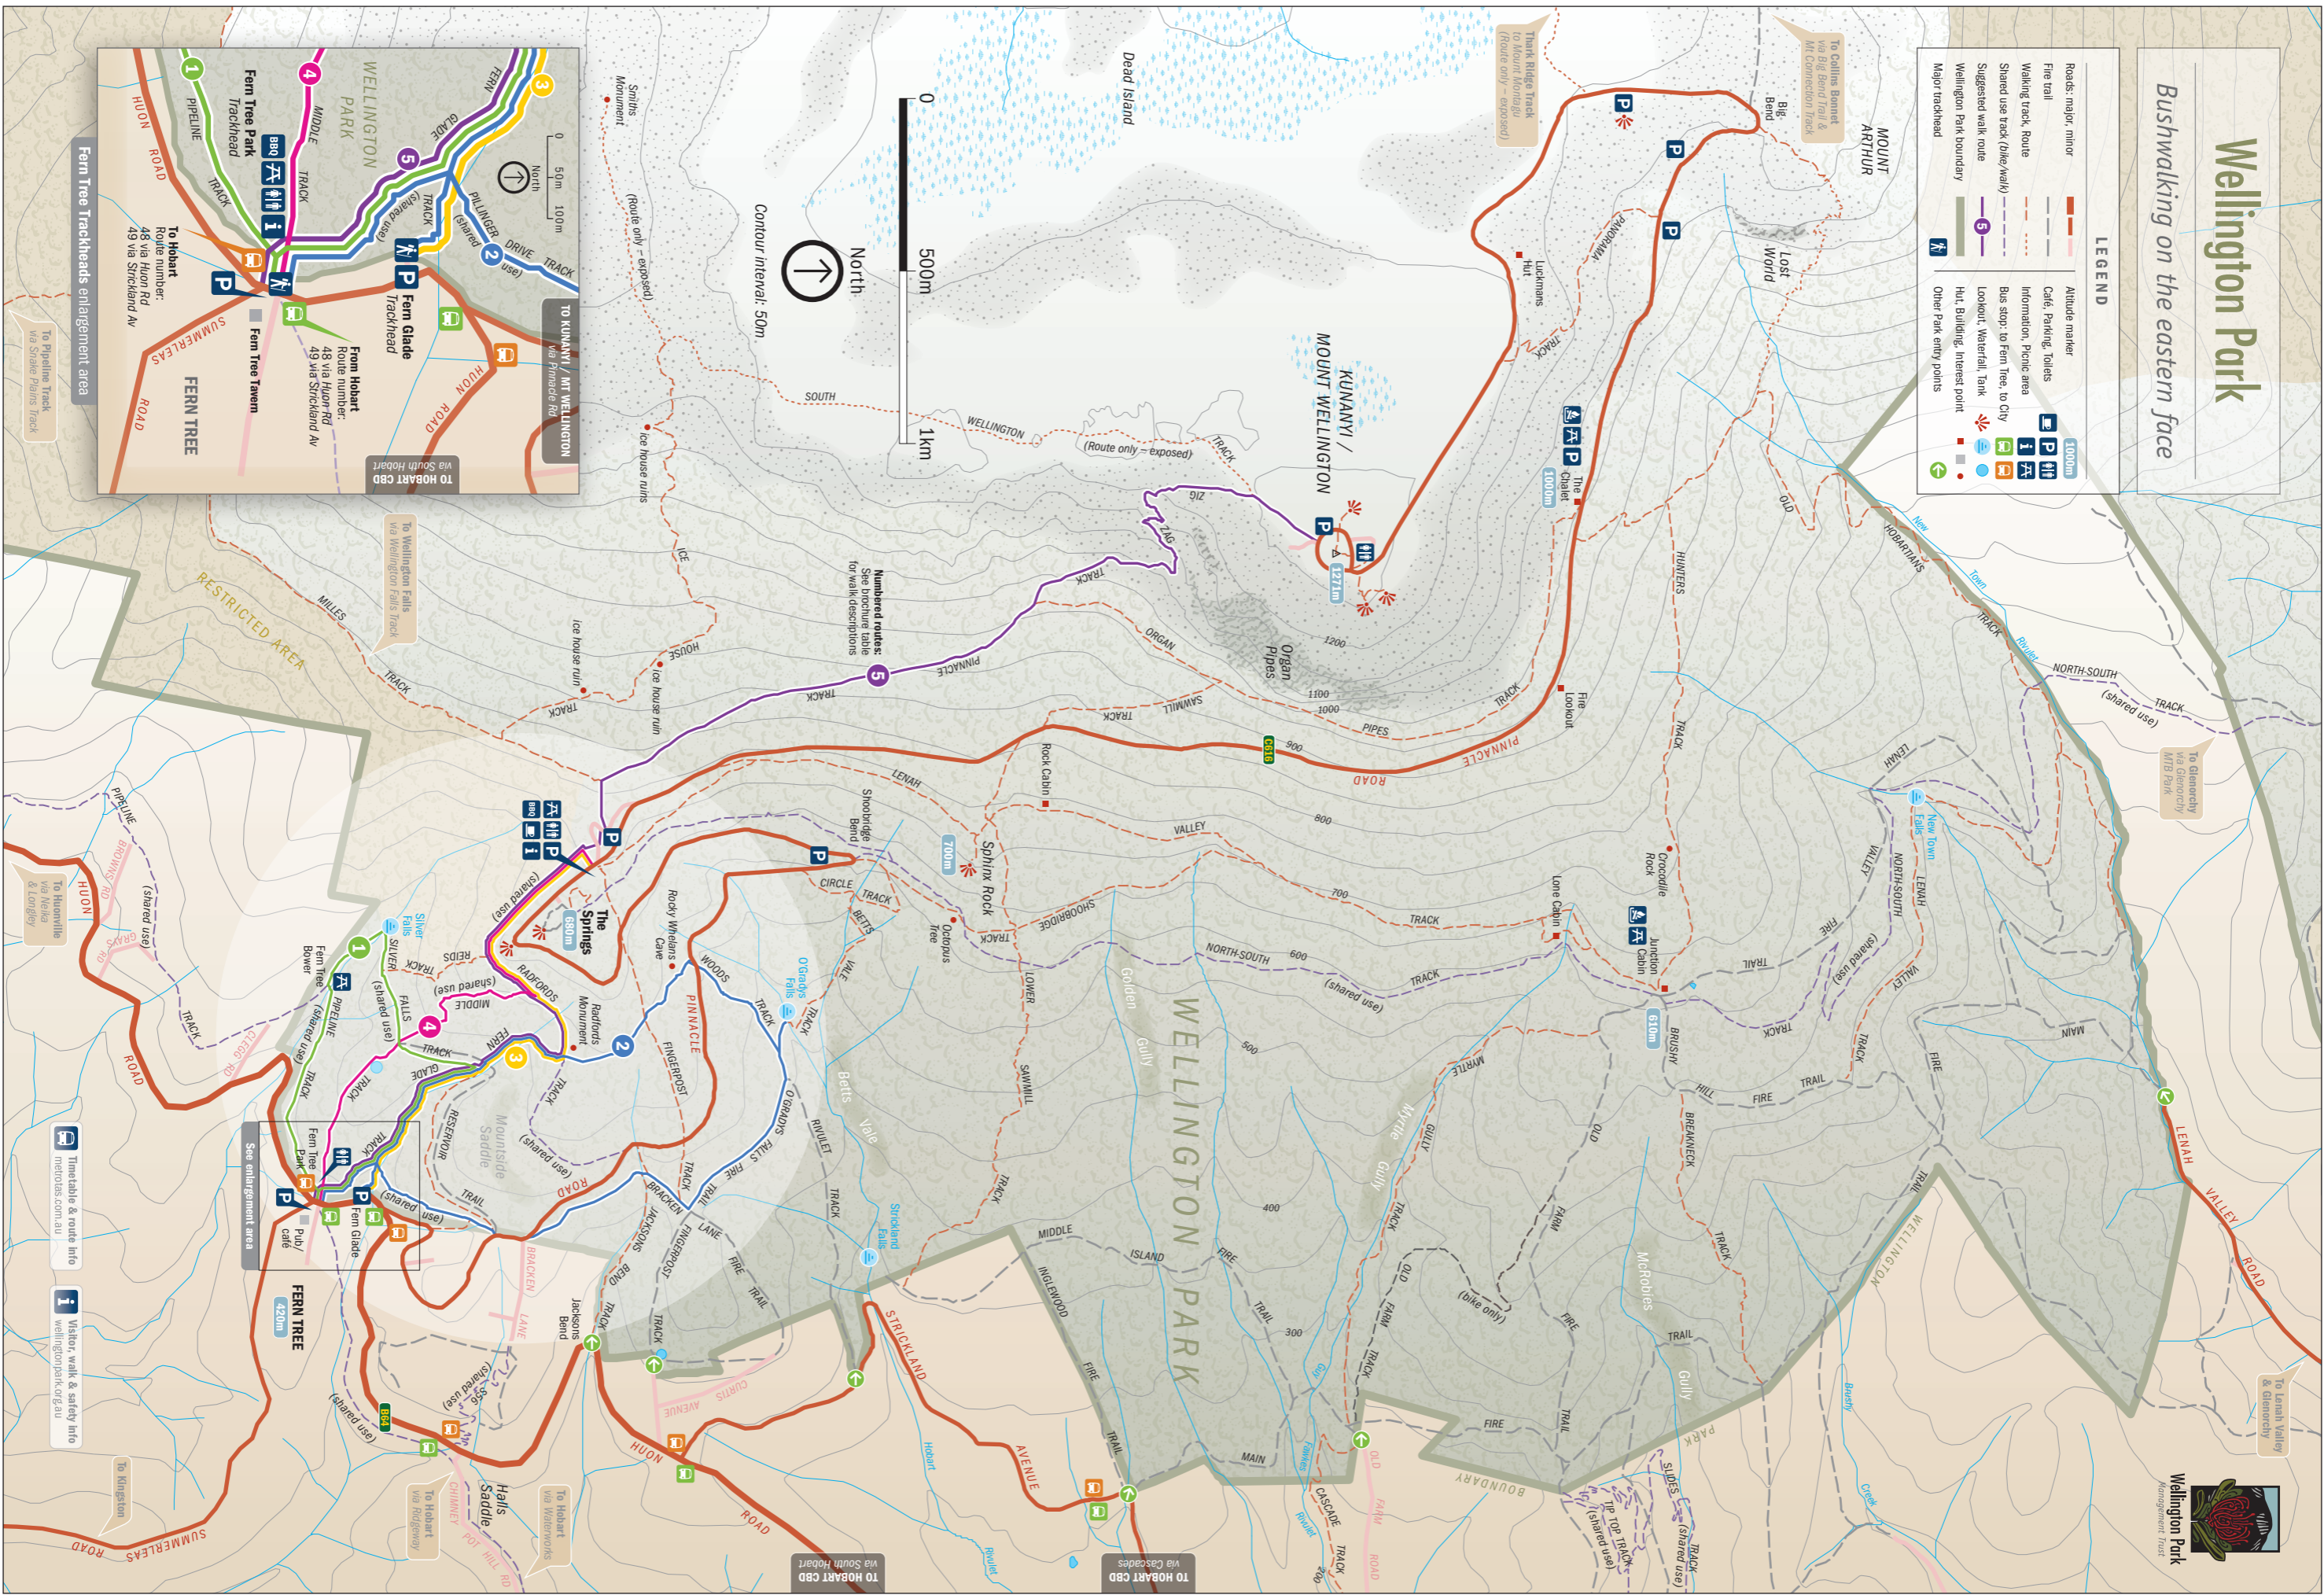

# Wellington Park

## Bushwalking on the eastern face

### LEGEND

- Roads: major, minor
- Fire trail
- Walking track, Route
- Shared use track (bike/walk)
- Suggested walk route
- Wellington Park boundary
- Major trackhead
- Altitude marker
- Café, Parking, Toilets
- Information, Picnic area
- Bus stop: to Fern Tree, to City
- Lookout, Waterfall, Tank
- Hut, Building, Interest point
- Other Park entry points

Timetable & route info  
metros.com.au

Visitors, walk & safety info  
wellingtonpark.org.au

Scale: 0, 50m, 100m

Scale: 0, 500m, 1km

Contour interval: 50m