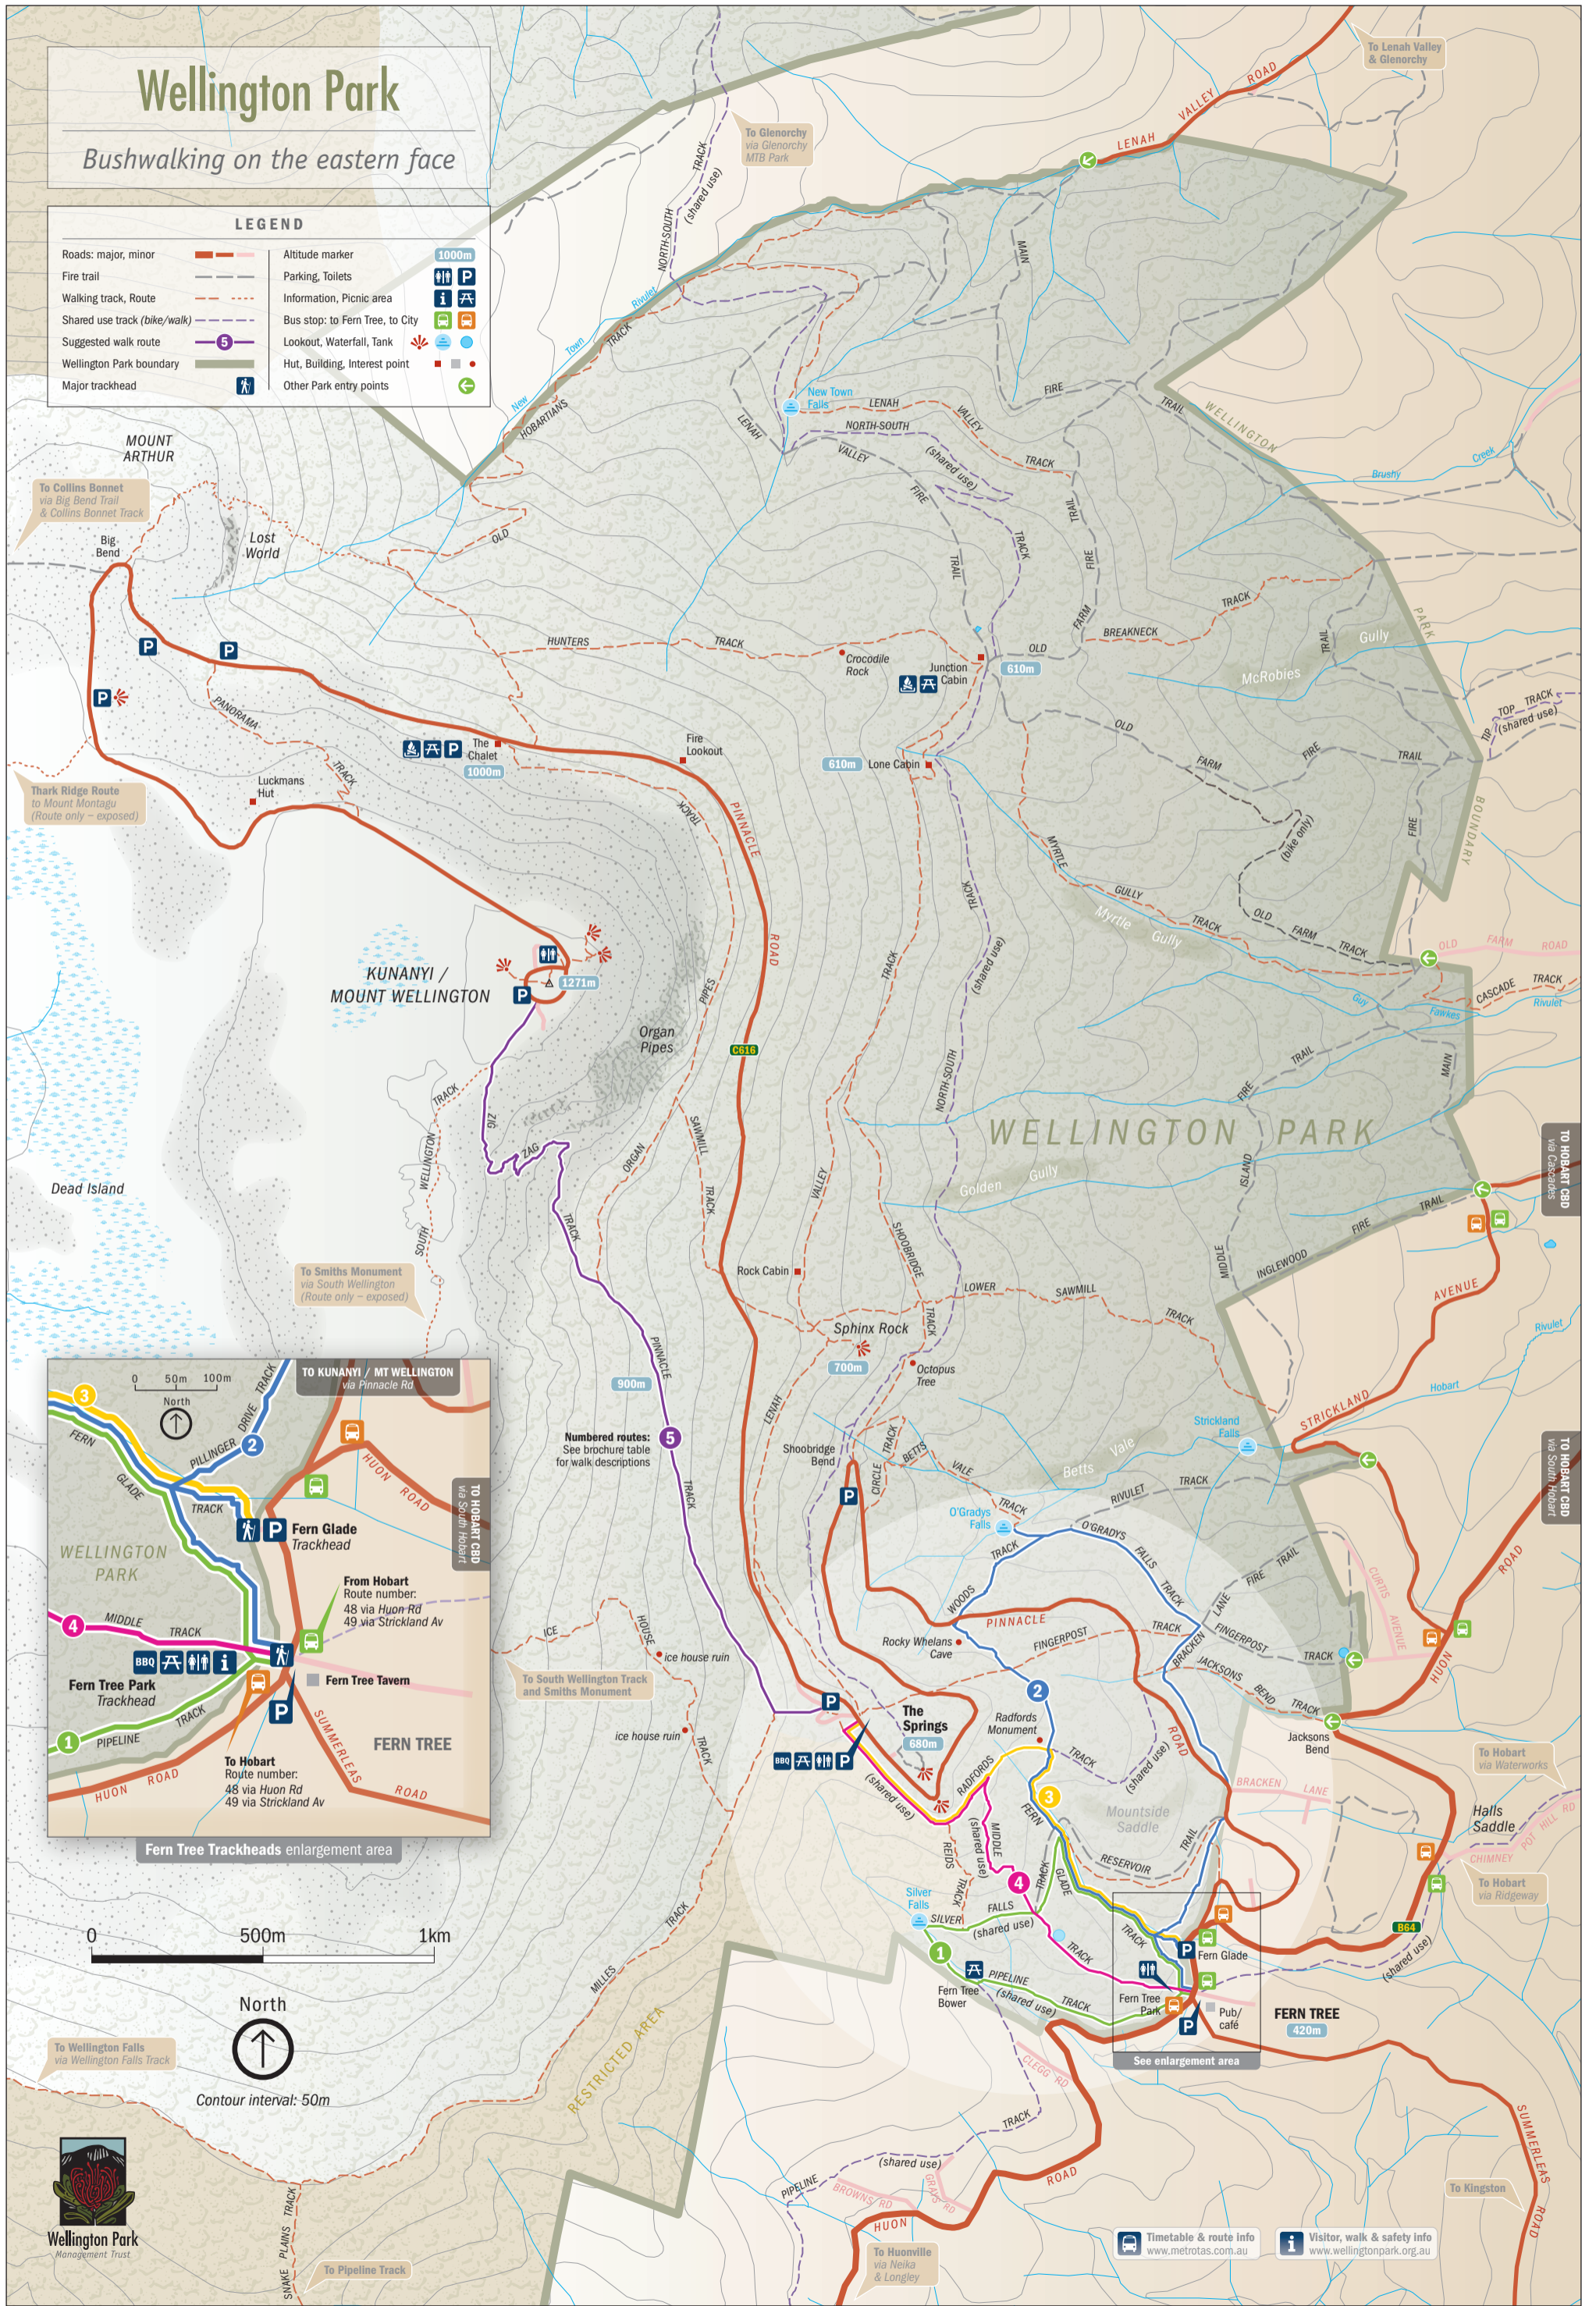

Wellington Park

Bushwalking on the eastern face

LEGEND

- Roads: major, minor
- Fire trail
- Walking track, Route
- Shared use track (bike/walk)
- Suggested walk route
- Wellington Park boundary
- Major trackhead
- Altitude marker
- Parking, Toilets
- Information, Picnic area
- Bus stop: to Fern Tree, to City
- Lookout, Waterfall, Tank
- Hut, Building, Interest point
- Other Park entry points

Contour interval: 50m

Timetable & route info www.metrotas.com.au
Visitor, walk & safety info www.wellingtonpark.org.au