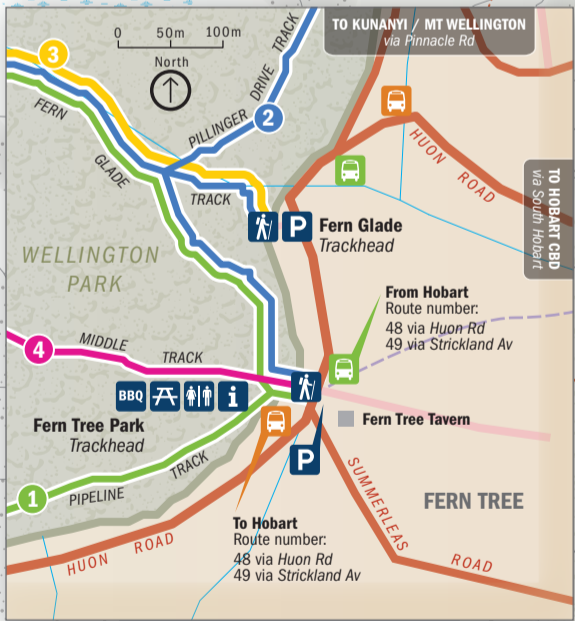

Wellington Park

Bushwalking on the eastern face

LEGEND

- Roads: major, minor
- Fire trail
- Walking track, Route
- Shared use track (bike/walk)
- Suggested walk route
- Wellington Park boundary
- Major trackhead
- Altitude marker
- Parking, Toilets
- Information, Picnic area
- Bus stop: to Fern Tree, to City
- Lookout, Waterfall, Tank
- Hut, Building, Interest point
- Other Park entry points

Contour interval: 50m

Timetable & route info www.metrotas.com.au
Visitor, walk & safety info www.wellingtonpark.org.au